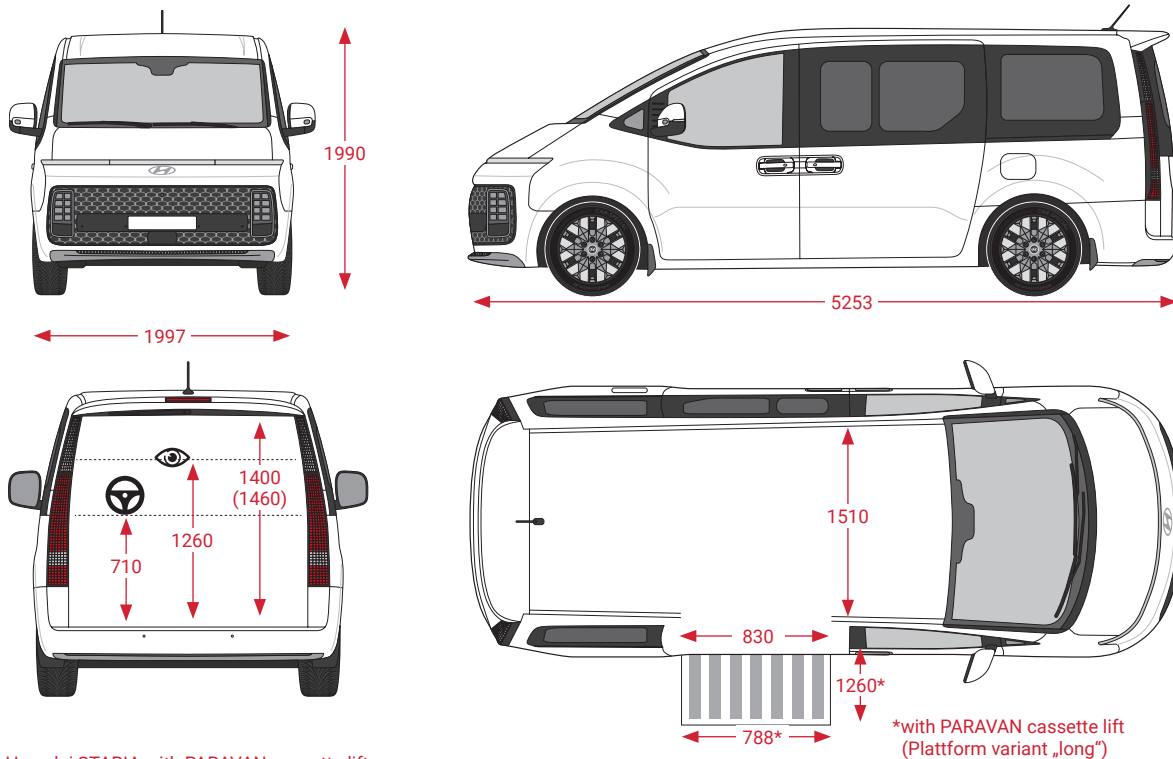

Illustrations contain special equipment

HYUNDAI STARIA

Expressive design with plenty of space for your needs

The new PARAVAN Hyundai STARIA combines the advantages of a wheelchair accessible vehicle with a completely new design. A huge lowered barrier-free vehicle interior extends from the A-pillar to the C-pillar, providing extra headroom. A powerful and reliable PARAVAN cassette lift is provided for safe and comfortable entry. The clever vehicle concept allows flexible use as a driver, passenger or ride-sharing solution. In addition, the latest digital driving aids such as Space Drive or Voice Control can be optionally integrated. With all these functions, the PARAVAN Hyundai STARIA fulfils all the wishes of a modern wheelchair-accessible vehicle.

Hyundai STARIA with PARAVAN cassette lift

Height limit:	1330 mm	Interior height:	1400 - 1460 mm	Interior width:	1510 mm
Ramp width:	788 mm	Eye level:	1260 mm	Ramp length*:	1260 mm

NOTE: After conversion, the original manufacturer's dimensions and consumption data may change.